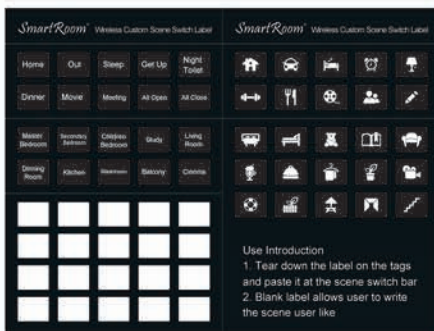

Mesh Linkage Makes It Smarter

It enables one button to control the curtain. The Up button represents the open of the curtain and the Down button represents the close of the button. It can be linked with other devices. When user opens other device, the curtain will also open automatically.

Wireless Scene Switch Series

Change multiple scenes

Feature

- Adopt SmartRoom advanced wireless technology
- Downward compatibility with ZigBee technology
- Easy operation, easy change
- Battery power supply
- Multiple scene modes change instantly
- DIY different living modes
- Clear panel design saves time and trouble

Multiple Scene Modes Change Instantly

Wireless Scene Switch Series

Convenient and Joyful

When controllers and sensors connect with smart server, users can set different scene modes according to your need, such as return home, dinner, sleeping, etc. The switch can enable multiple modes change instantly, adding much joy and interest to users' life.

DIY Scene Switch

Each button can represent the scene you want. With the paper label, user can choose different scene mode conveniently. User can make our preferred label on the blank by writing the scene name.