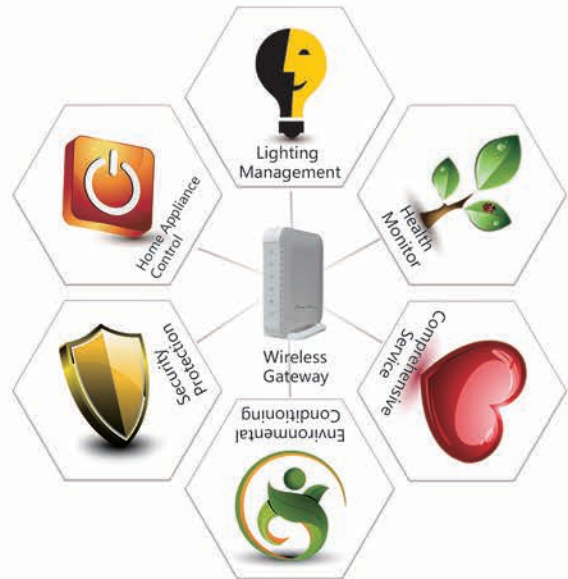

Home appliances mesh linkage

Based on the function mesh linkage between the smart home devices, users can combine different devices according to your interest, creating their own smart home system.

Green living space

To set timing with your various living and working requirements. Easy operation and strong function, making your life more healthy, regular and energy-saving.

Application Illustration

① Wireless Gateway
⑦ Mobile Socket

For more product information, please visit our website : www.wulian.cc

Wireless Gateway Series

Core of smart home

Feature

- Adopt SmartRoom advanced wireless technology
- Downward compatibility with ZigBee technology
- Support LAN
- Green, healthy and convenient

Smart Home Core Product

Wireless Gateway Series

Smart Home Core

As the core of smart home system, the gateway connects all the sensors and controllers, building a comprehensive set of internet of things system. It controls all the devices as a hub of communication.