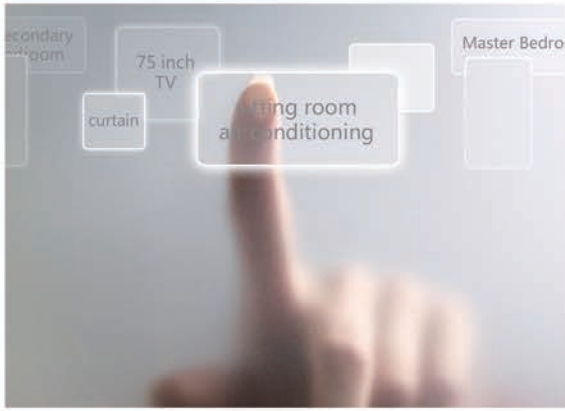

Smart **Room** »

To create true smart life for you

Easy Operation Convenient Control
Create a genuine wisdom life
SmartRoom Brand Series

Control life just with a simple touch

Based on the advanced ZigBee technology, you can control your home appliance just with your online smart phone and tablet PC anywhere and anytime.

Scene changes freely

To preset different scenes according to the user's request. Just by one touch on the phone, different light, curtain, air-conditioner and stereo can be changed freely and simultaneously.

Home appliances mesh linkage

Based on the function mesh linkage between the smart home devices, users can combine different devices according to your interest, creating their own smart home system.

Green living space