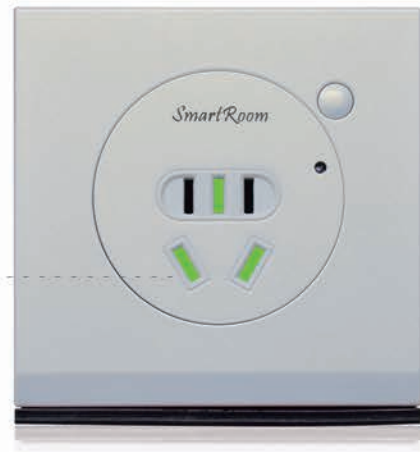

Safe, Time Saving and Convenient

Wireless Wall Socket Series

Great Inventiveness

The socket adopts the national unified standard with cute design, subtly integrating two-phase and three-phase sockets together. This special design brings user great convenience.

Integrate two parts together, cute and subtle design