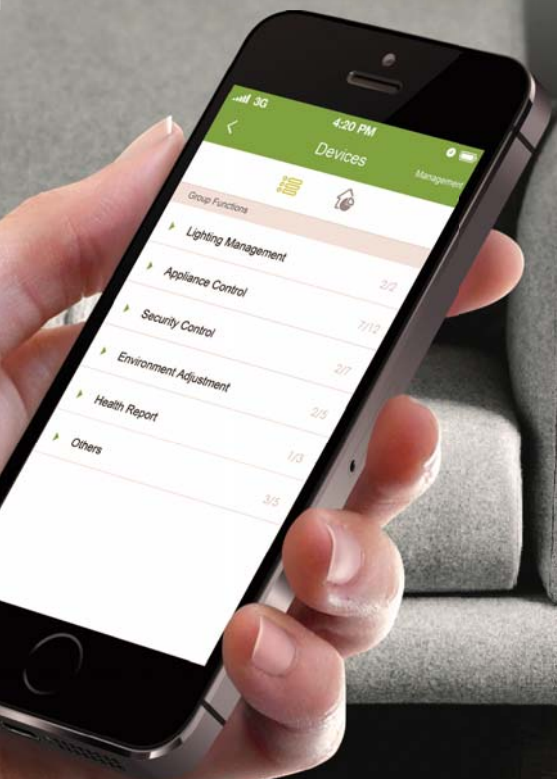

# ThinkD

SMART HOME  
Smart Life

SMART HOME  
In Your Hand

# ThinkD

SMART HOME  
Smart Life

Smart Home solution by ThinkD uses one of the most advance Wireless Technology, ZigBee.

**ZigBee** Member  
The ZigBee technology is a new generation of wireless telecommunication standard, which is based on Short Distance communication between devices. The advantages of Wireless telecommunications by ZigBee are :

### Remote Control

Anytime and Anywhere, Controlling All Smart Home Devices by Smart Phones or Tablets Connected with Internet. Watching Smart Devices Working Status Through Smart Terminals.