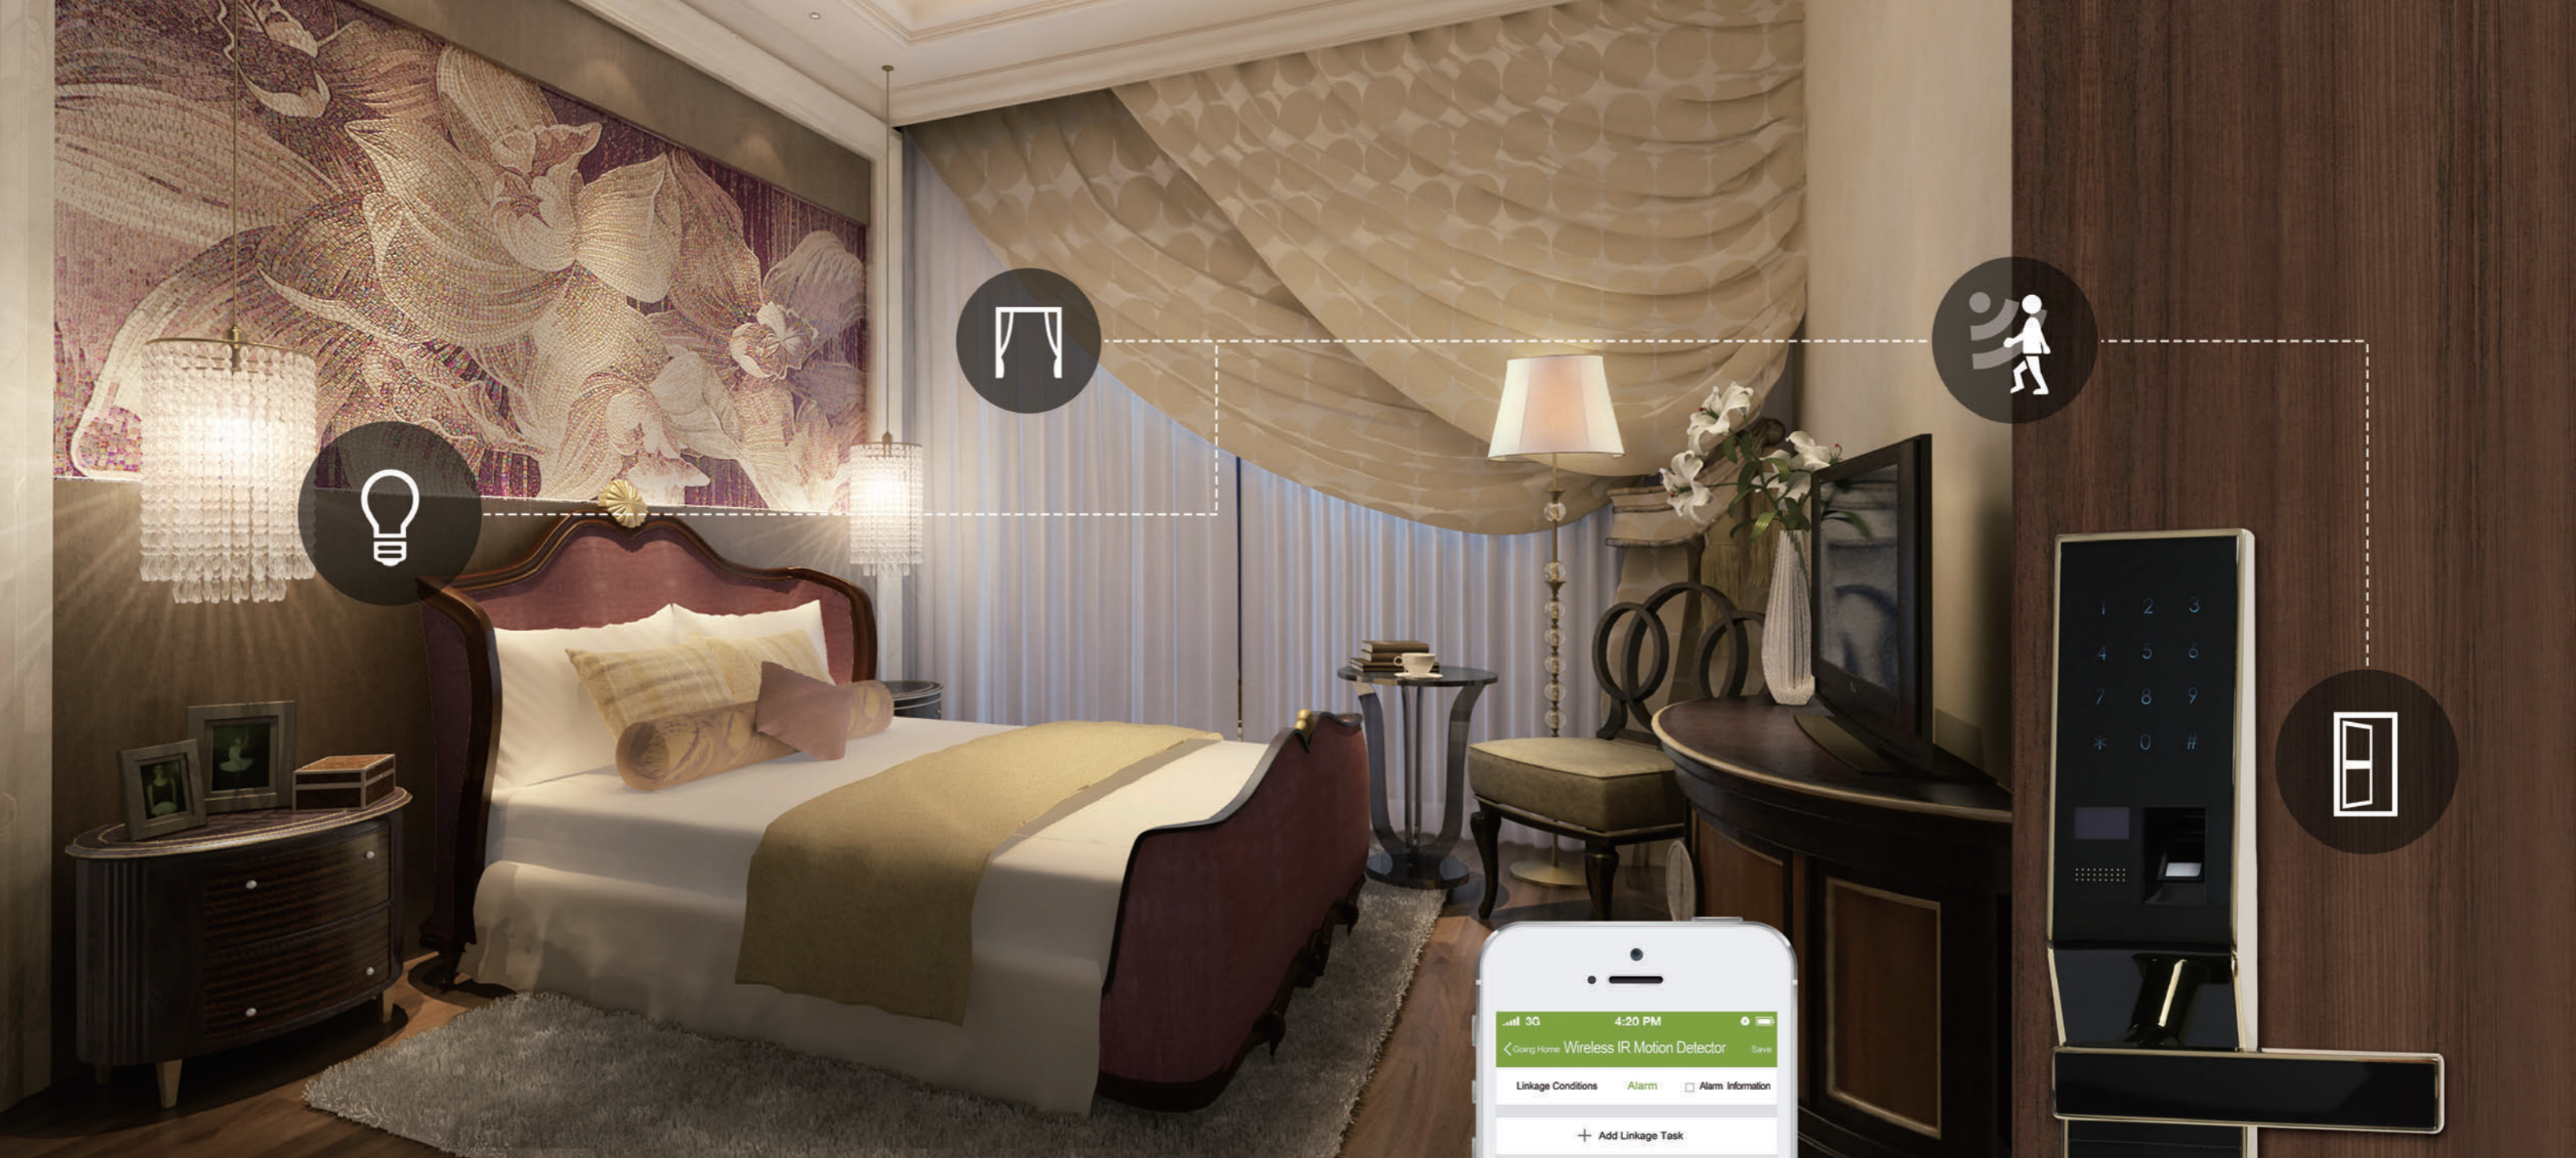

Android

iOS

- Delicate Module Division
- Clear Function Application
- Know All Devices Status

New Operation Interface and Experience

Click and Slide, Operation Pleasure therein

One Button to Control All

 Movie Mode

 Entertainment Mode

 Wake-up Mode

 Sleeping Mode

Scene Control

You can customize multiple scene modes. Just with one touch, you can easily control multiple home devices at once. Since then bid farewell to the troublesome control mode - turn on/off devices one by one.

Linkage Control

Smart home devices can link with each other, so you can select target devices to make joint performance as per needs so as to build your own personalized smart home system!

Remote Control