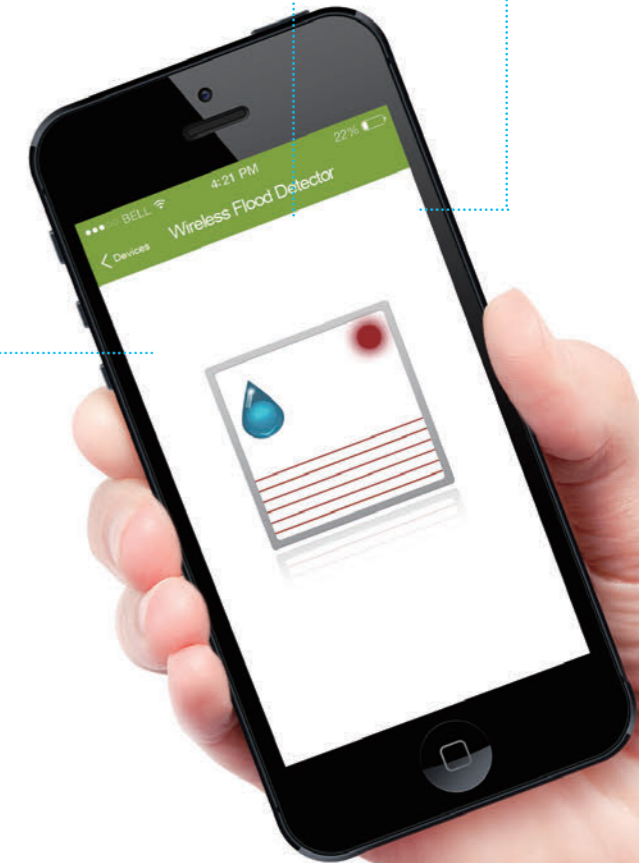

Please scan the QR code to obtain APP download link

Attention: to realize practical control effect, software should work together with hardware.
If the hardware are not available, please enter the demonstration to experience the virtual smart home life.

Android

iOS

- Delicate Module Division
- Clear Function Application
- Know All Devices Status

New Operation Interface and Experience

Click and Slide, Operation Pleasure therein

One Button to Control All

 Movie Mode

 Entertainment Mode

 Wake-up Mode

 Sleeping Mode

Scene Control

You can customize multiple scene modes. Just with one touch, you can easily control multiple home devices at once. Since then bid farewell to the troublesome control mode - turn on/off devices one by one.

Linkage Control

Smart home devices can link with each other, so you can select target devices to make joint performance as per needs so as to build your own personalized smart home system!

Remote Control