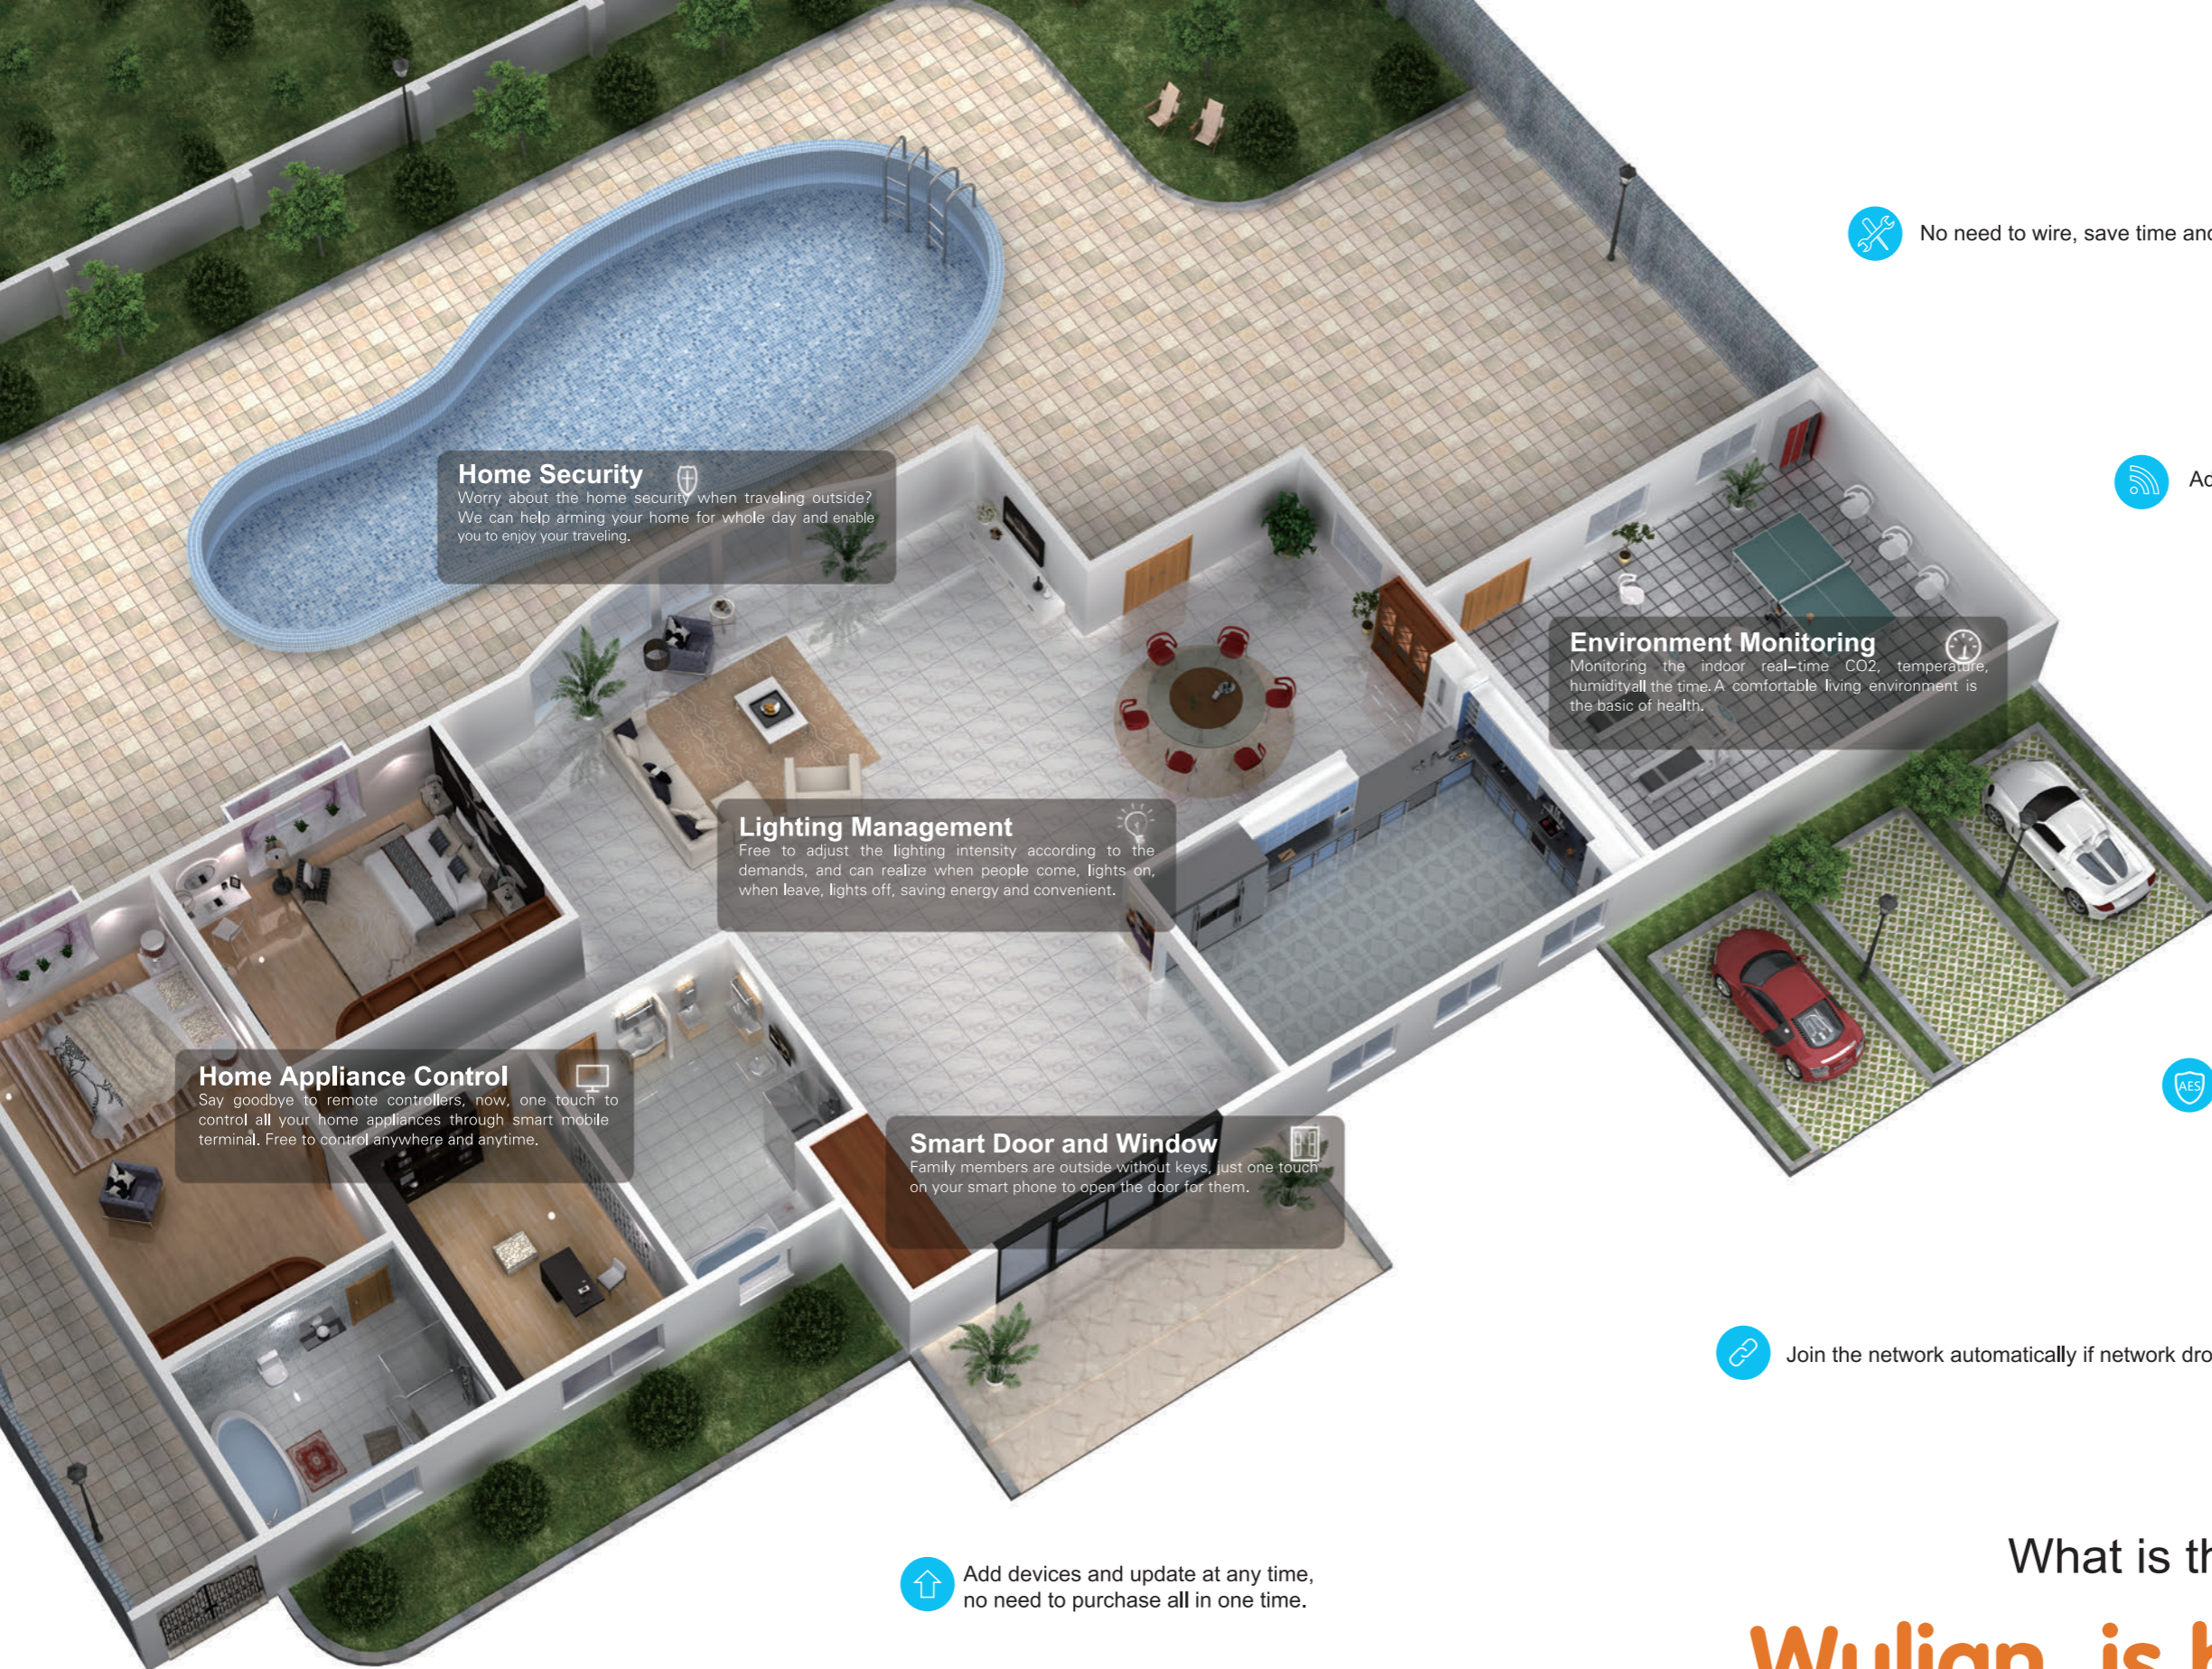

Home Security 
Worry about the home security when traveling outside? We can help arming your home for whole day and enable you to enjoy your traveling.

Lighting Management 
Free to adjust the lighting intensity according to the demands, and can realize when people come, lights on, when leave, lights off, saving energy and convenient.