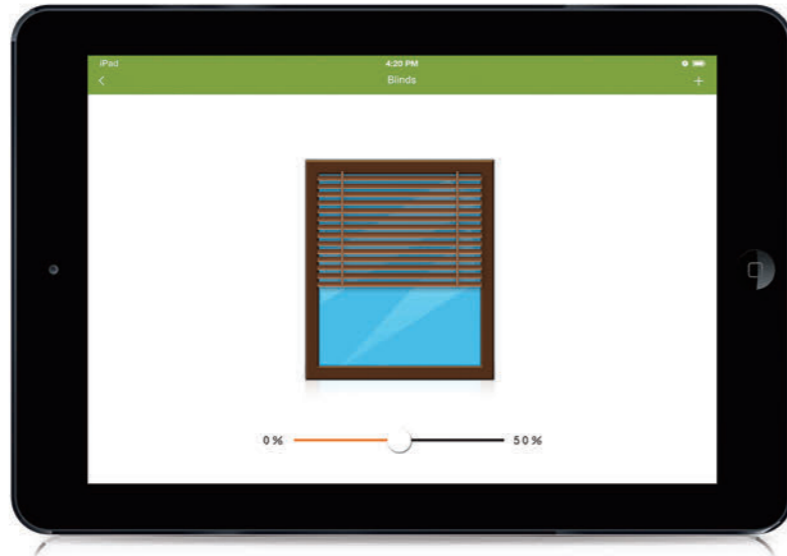

What is the modern smart life?

Wulian, is beside you!

2015 New edition comes shining through

Applicable to smart phones and tablets of Android and IOS system
4.0.3 or above version of Android and 6.0 or above of IOS system are required.

Please scan the QR code to obtain APP download link

Attention: to realize practical control effect, software should work together with hardware.
If the hardware are not available, please enter the demonstration to experience the virtual smart home life.

Android

iOS

- Delicate Module Division
- Clear Function Application
- Know All Devices Status

New Operation Interface and Experience

Click and Slide, Operation Pleasure therein

One Button to Control All

 Movie Mode

 Entertainment Mode

 Wake-up Mode

 Sleeping Mode

Scene Control

You can customize multiple scene modes. Just with one touch, you can easily control multiple home devices at once. Since then bid farewell to the troublesome control mode - turn on/off devices one by one.