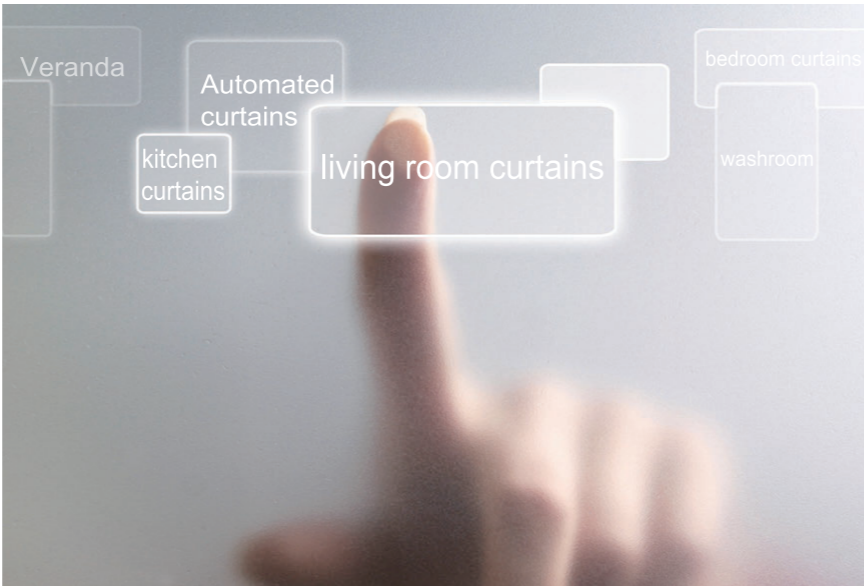

Wulian Wireless Touch Curtain Controller
WL-ZCCWNGW-C111211-01

Wireless Touch Curtain Controller is a new product based on ZigBee/SmartRoom protocol. Users can remotely open or close curtain via mobile terminals.

物联之家 Wireless Curtain Controller
WH-ZCCWNPW-C111111-01/ZCCWNGW-C111111-01

Wireless Curtain Controller is a new product based on ZigBee/SmartRoom technology. It is mainly used to turn on/off the curtain. Except for manual operation, users can also control the curtain remotely through mobile terminals anytime and anywhere.

Wulian Knob Curtain Controller (Two-way)
WL-ZCCWNPW-C121329-01

Knob Curtain Controller is a device based on ZigBee/SmartRoom protocol. Through turning knob, user can control the range of curtain being opened or closed. Apart from manual control, users can control curtain remotely via mobile terminals, and it can link with sensors to realize automated on/off according to environment changes.

云家 Wireless Touch Curtain Controller
YJ-ZCCWNGW-C111211-01

Wireless Touch Curtain Controller is a new product based on ZigBee/SmartRoom protocol. It is mainly used to turn on/off the curtain. Except for manual operation, users also can control the curtain remotely through mobile terminals anytime and anywhere.