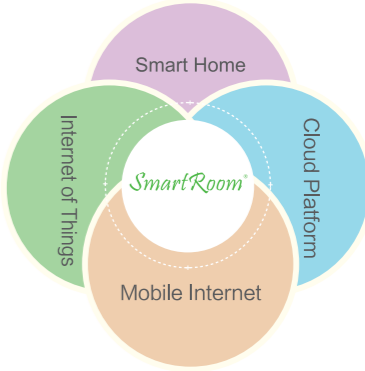

SmartRoom is the world's most advanced wireless technology, which offers consumers a secure and energy saving wireless solution. Our SmartRoom advanced wireless technology enable thousands of tiny sensor units to communicate with each other in a safe and secure manner. Our SmartRoom technology suits the demand and trend of the development of IoT with the advantages of low energy consumption, strong anti-interference ability, and high stability. It is easy to use, organize, and maintain, and thus it can be widely applied into various areas.

SmartRoom advanced wireless technology is the perfect combination of smart home, business, health-care, and other industry applications. Compared with other wireless technologies, our SmartRoom products have a wider application based on our superior technology, construction, and low maintenance. SmartRoom products are also in compliance with the international HA standard.

Originated from ZigBee, But Better Than ZigBee

SmartRoom advanced wireless technology is based on the ZigBee technology standard but with superior features and benefits to consumers. We offer a new generation of wireless telecommunication standards after optimization, which features with short distance communication, low power consumption, faster data transfer, low cost, etc.